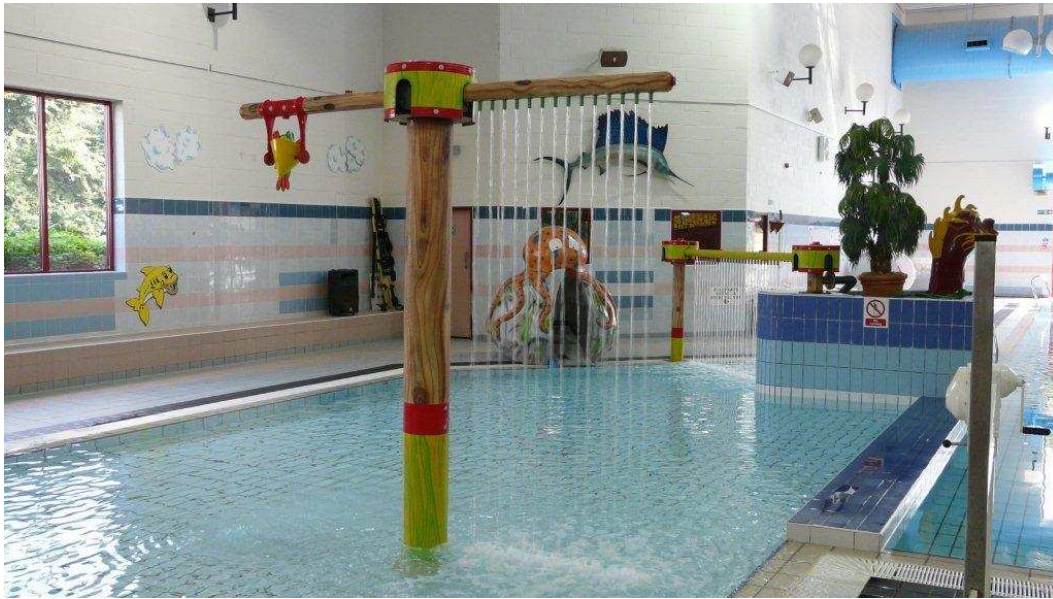

Harborough Leisure Centre, Market Harborough

PR CONTACT: Claire Mollet,
Hippo Leisure Products, Unit 18, Estover Road, Plymouth PL6 7PY
Email: claire@hippoleisure.com
Tel: +44 1752 771740
Web: www.hippoleisure.com

RELEASE DATE: Jan 201